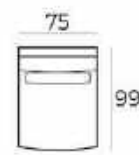

88 x 75 x 99 cm
FELIX-1ZA