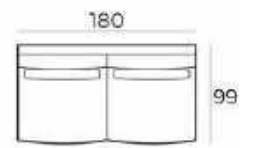

88 x 180 x 99 cm
FELIX-3ZA

combine to your wishes
with the many
different modules

See page 268 for all available fabrics.