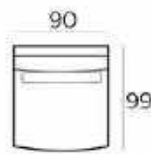

88 x 90 x 99 cm
FELIX-1,5ZA