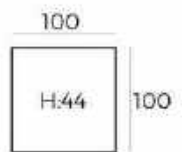

44 x 100 x 100 cm
FELIX-P100X100