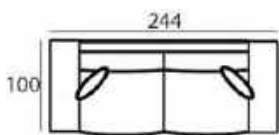

89 x 244 x 100 cm
SANTOS-3