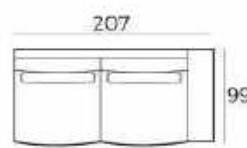

88 x 207 x 99 cm
FELIX-3AR