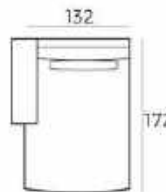

88 x 132 x 172 cm
FELIX-LCH105L