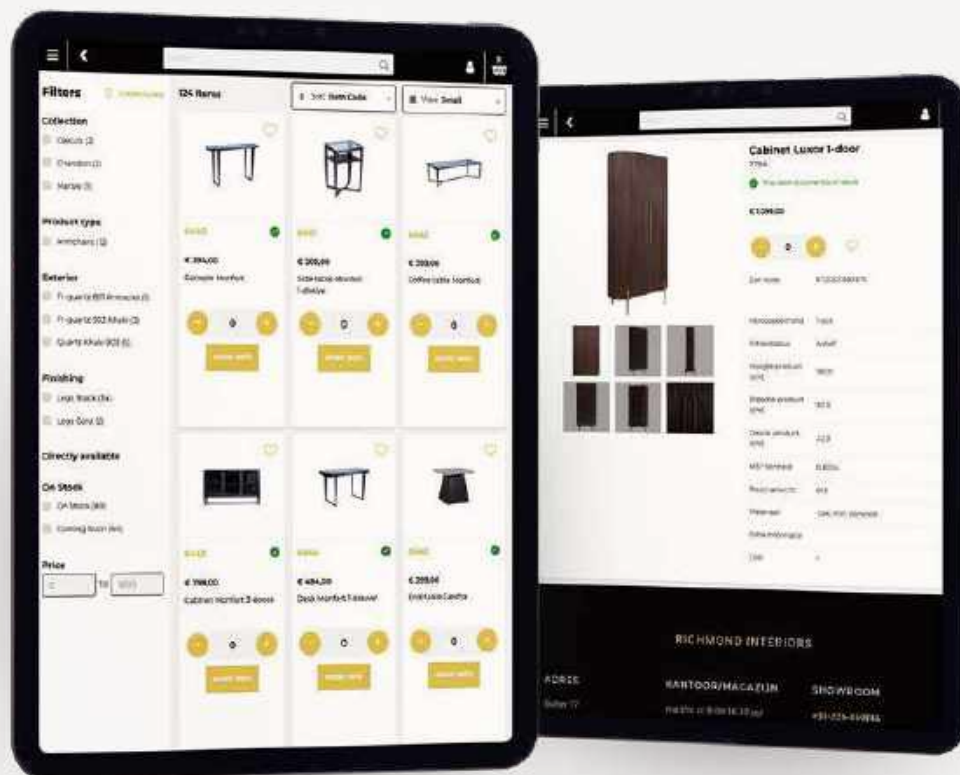

To login to your account just scan the QR code or enter www.richmondinteriors.nl/b2b in your webbrowser. If you don't have an account yet, you can request one at sales@richmondinteriors.nl

Order online B2B webshop