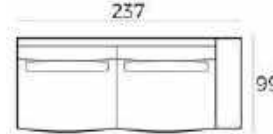

88 x 237 x 99 cm
FELIX-3,5AR