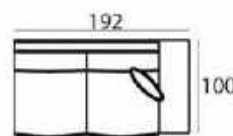

Material

Seats: cold foam, chopped foam, fiber padding, upholstery
Back cushions: ballfiber and chopped foam mix, upholstery.

89 x 137 x 100 cm
SANTOS-1,5

89 x 219 x 100 cm
SANTOS-2,5

89 x 192 x 100 cm
SANTOS-2,5AL