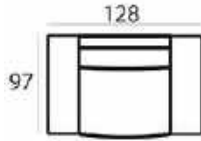

Material

Seats: springs, HR soft foam, HR extra soft foam, fiber padding, upholstery
Back cushions: HR soft foam, fiber padding, HR soft foam

80 x 113 x 97 cm
FRATELLI-1

80 x 75 x 97 cm
FRATELLI-1ZA

80 x 128 x 97 cm
FRATELLI-1,5