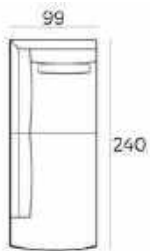

88 x 264 x 99 cm
FELIX-3,5

88 x 99 x 240 cm
FELIX-OTML