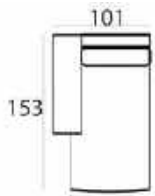

88 x 205 x 99 cm
ROXANNE-3AR

88 x 260 x 99 cm
ROXANNE-3XL

88 x 180 x 99 cm
ROXANNE-3ZA

88 x 96 x 96 cm
ROXANNE-CORNER

combine to your wishes
with the many
different modules

See page 268 for all available fabrics.