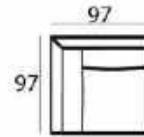

80 x 97 x 97 cm
FRATELLI-CORNER