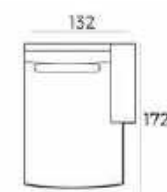

88 x 132 x 172 cm
FELIX-LCH105R