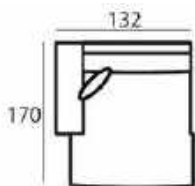

89 x 132 x 170 cm
SANTOS-LCH105L