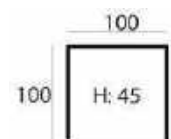

89 x 237 x 100 cm
SANTOS-3,5AR

89 x 100 x 100 cm
SANTOS-CORNER

45 x 65 x 100 cm
SANTOS-P65X100

45 x 100 x 100 cm
SANTOS-P100X100

combine to your wishes
with the many
different modules

See page 268 for all available fabrics.