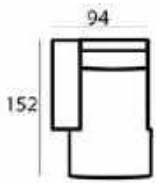

80 x 94 x 152 cm
FRATELLI-LCH75L