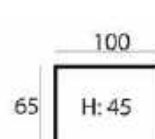

89 x 237 x 100 cm
SANTOS-3,5AR

89 x 100 x 100 cm
SANTOS-CORNER

45 x 65 x 100 cm
SANTOS-P65X100

45 x 100 x 100 cm
SANTOS-P100X100

combine to your wishes
with the many
different modules

See page 268 for all available fabrics.