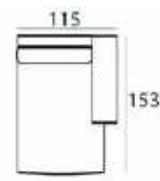

88 x 115 x 153 cm
ROXANNE-LCH90R