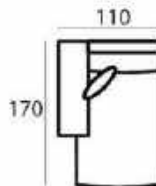

89 x 110 x 170 cm
SANTOS-LCH110L