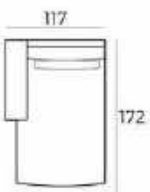

88 x 117 x 172 cm
FELIX-LCH90L