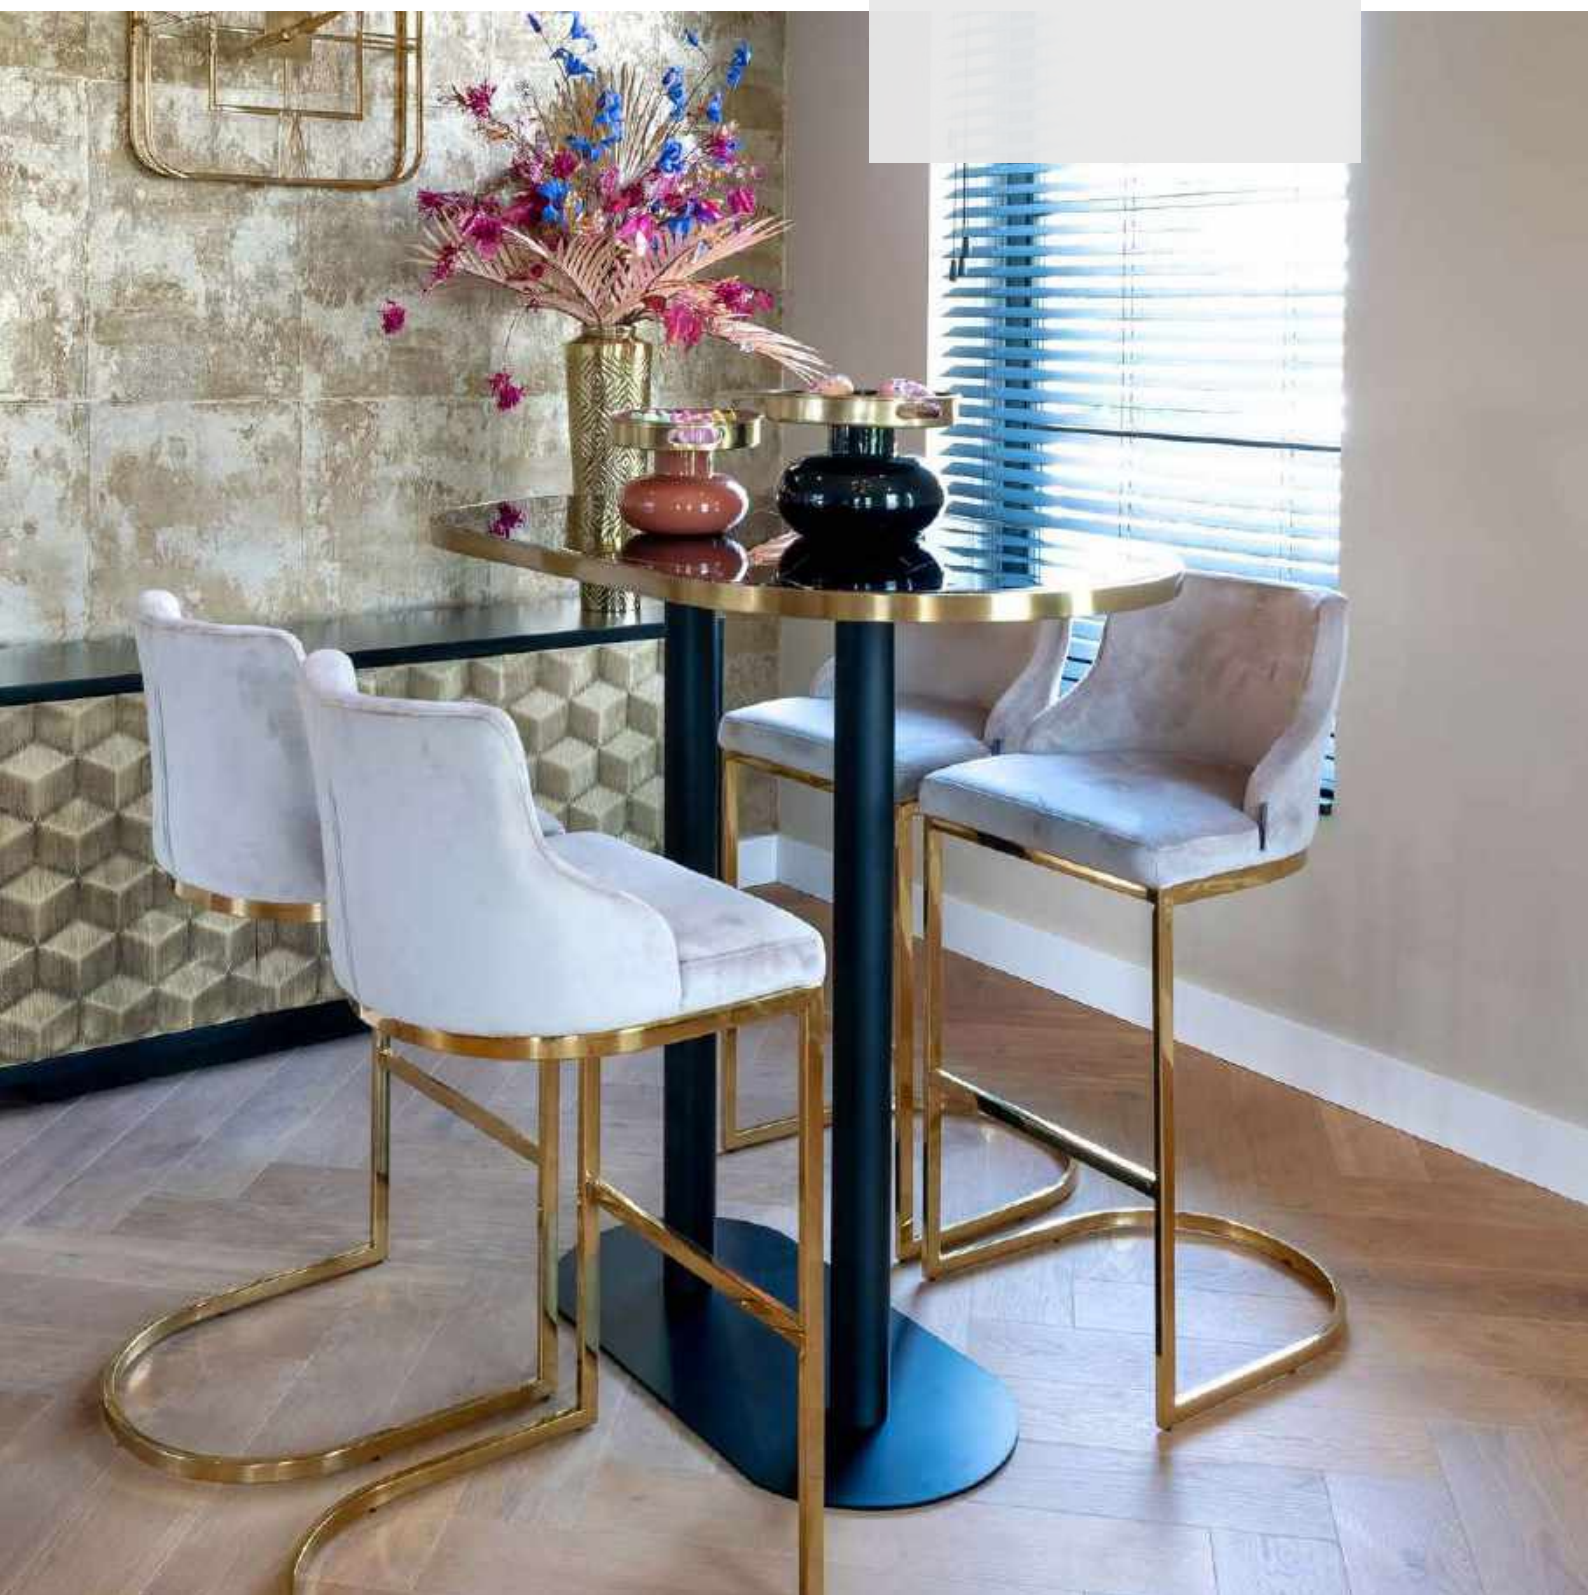

Collection Gastronomy