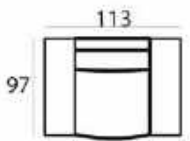

Fratelli module sofa (H x W x D)

Sofa modules

The Fratelli sofas are characterized by a sleek, clean appearance. The sofa is available in modules, which creates the possibility to create various configurations to meet all your interior wishes.

Maintenance

Keep the sofa away from direct sunlight. Plump up the cushion or pillow on a regular basis. Remove stains by dabbing, not rubbing. Note: normal use of the sofa makes the fabric more loose and the seats softer.

Material

Seats: springs, HR soft foam, HR extra soft foam, fiber padding, upholstery
Back cushions: HR soft foam, fiber padding, HR soft foam

80 x 113 x 97 cm
FRATELLI-1