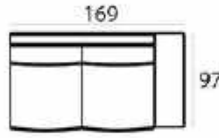

80 x 169 x 97 cm
FRATELLI-2,5AR