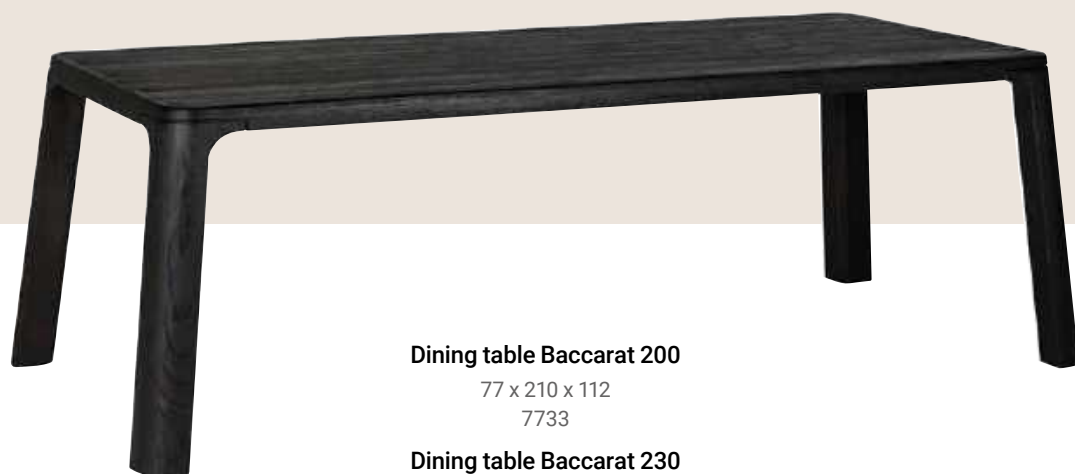

Refined round corners, angled legs and sides undoubtedly make the chic Baccarat collection stand out. Made of rustic oak veneer and finished in the colour 'dark coffee', making the beautiful oak structure even more visible.

Sideboard Baccarat 4-doors

87 x 200 x 46.5 cm

7731

Collection Baccarat

See page 242 for
the product specifications

Dining table Baccarat 230

77 x 240 x 112 cm

7734

Coffee table Patagonia

44 x 100 x 100 cm
7709

Take it to
the next level

Cabinet Baccarat 2-doors

230 x 90 x 46 cm
7732

Coffee table Baccarat set of 2

42 x 92 x 92 cm
7730

Coffee table Baccarat

42 x 100 x 100 cm
7735

Dining table Baccarat 200

77 x 210 x 112
7733

Dining table Baccarat 230

77 x 240 x 112
7734

Collection Bliss

See page 247 for
the product specifications

Bone inlay refers to an ancient decorative technique that involves embedding delicate, hand carved pieces of bone into the surface of an object. Add brass details and bases and the result is a beautiful and sophisticated combination.