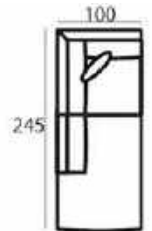

Upholstered furniture is handmade using soft materials therefore measurements may vary up to +/- 5 cm.

89 x 110 x 170 cm
SANTOS-LCH82,5L

89 x 110 x 170 cm
SANTOS-LCH82,5R

89 x 120 x 170 cm
SANTOS-LCH95L

89 x 120 x 170 cm
SANTOS-LCH95R