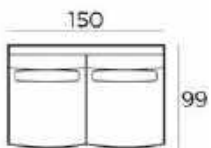

88 x 150 x 99 cm
FELIX-2,5ZA