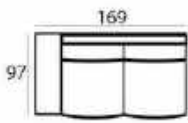

80 x 169 x 97 cm
FRATELLI-2,5AL