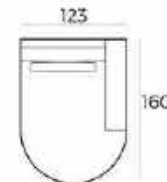

88 x 123 x 160 cm
FELIX-LCHRR