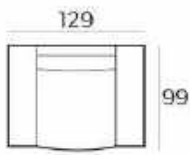

Felix module sofa (H x W x D)

Sofa modules

Felix is one of our most comfortable sofas and is characterized by the round loungepart, wide armrests and lumbar cushions. It is available in modules so you can create a sofa to suit your wishes.

Maintenance

Keep the sofa away from direct sunlight. Plump up the cushion or pillow on a regular basis. Remove stains by dabbing, not rubbing. Note: normal use of the sofa makes the fabric more loose and the seats softer.

Material

Seats: springs, HR soft foam 35 kg/m³, HR extra soft foam 30kg/m³ fiber padding, upholstery
Back cushions: HR extra soft foam 23kg/m³, upholstery
Deco cushion: ballfiber, feather and chopped foam mix, upholstery

89 x 129 x 99 cm
FELIX-1