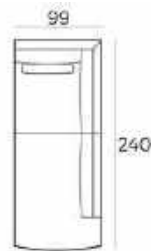

88 x 237 x 99 cm
FELIX-3,5AL

88 x 99 x 240 cm
FELIX-OTMR