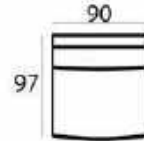

Material

Seats: springs, HR soft foam, HR extra soft foam, fiber padding, upholstery
Back cushions: HR soft foam, fiber padding, HR soft foam

80 x 113 x 97 cm
FRATELLI-1

80 x 75 x 97 cm
FRATELLI-1ZA

80 x 128 x 97 cm
FRATELLI-1,5