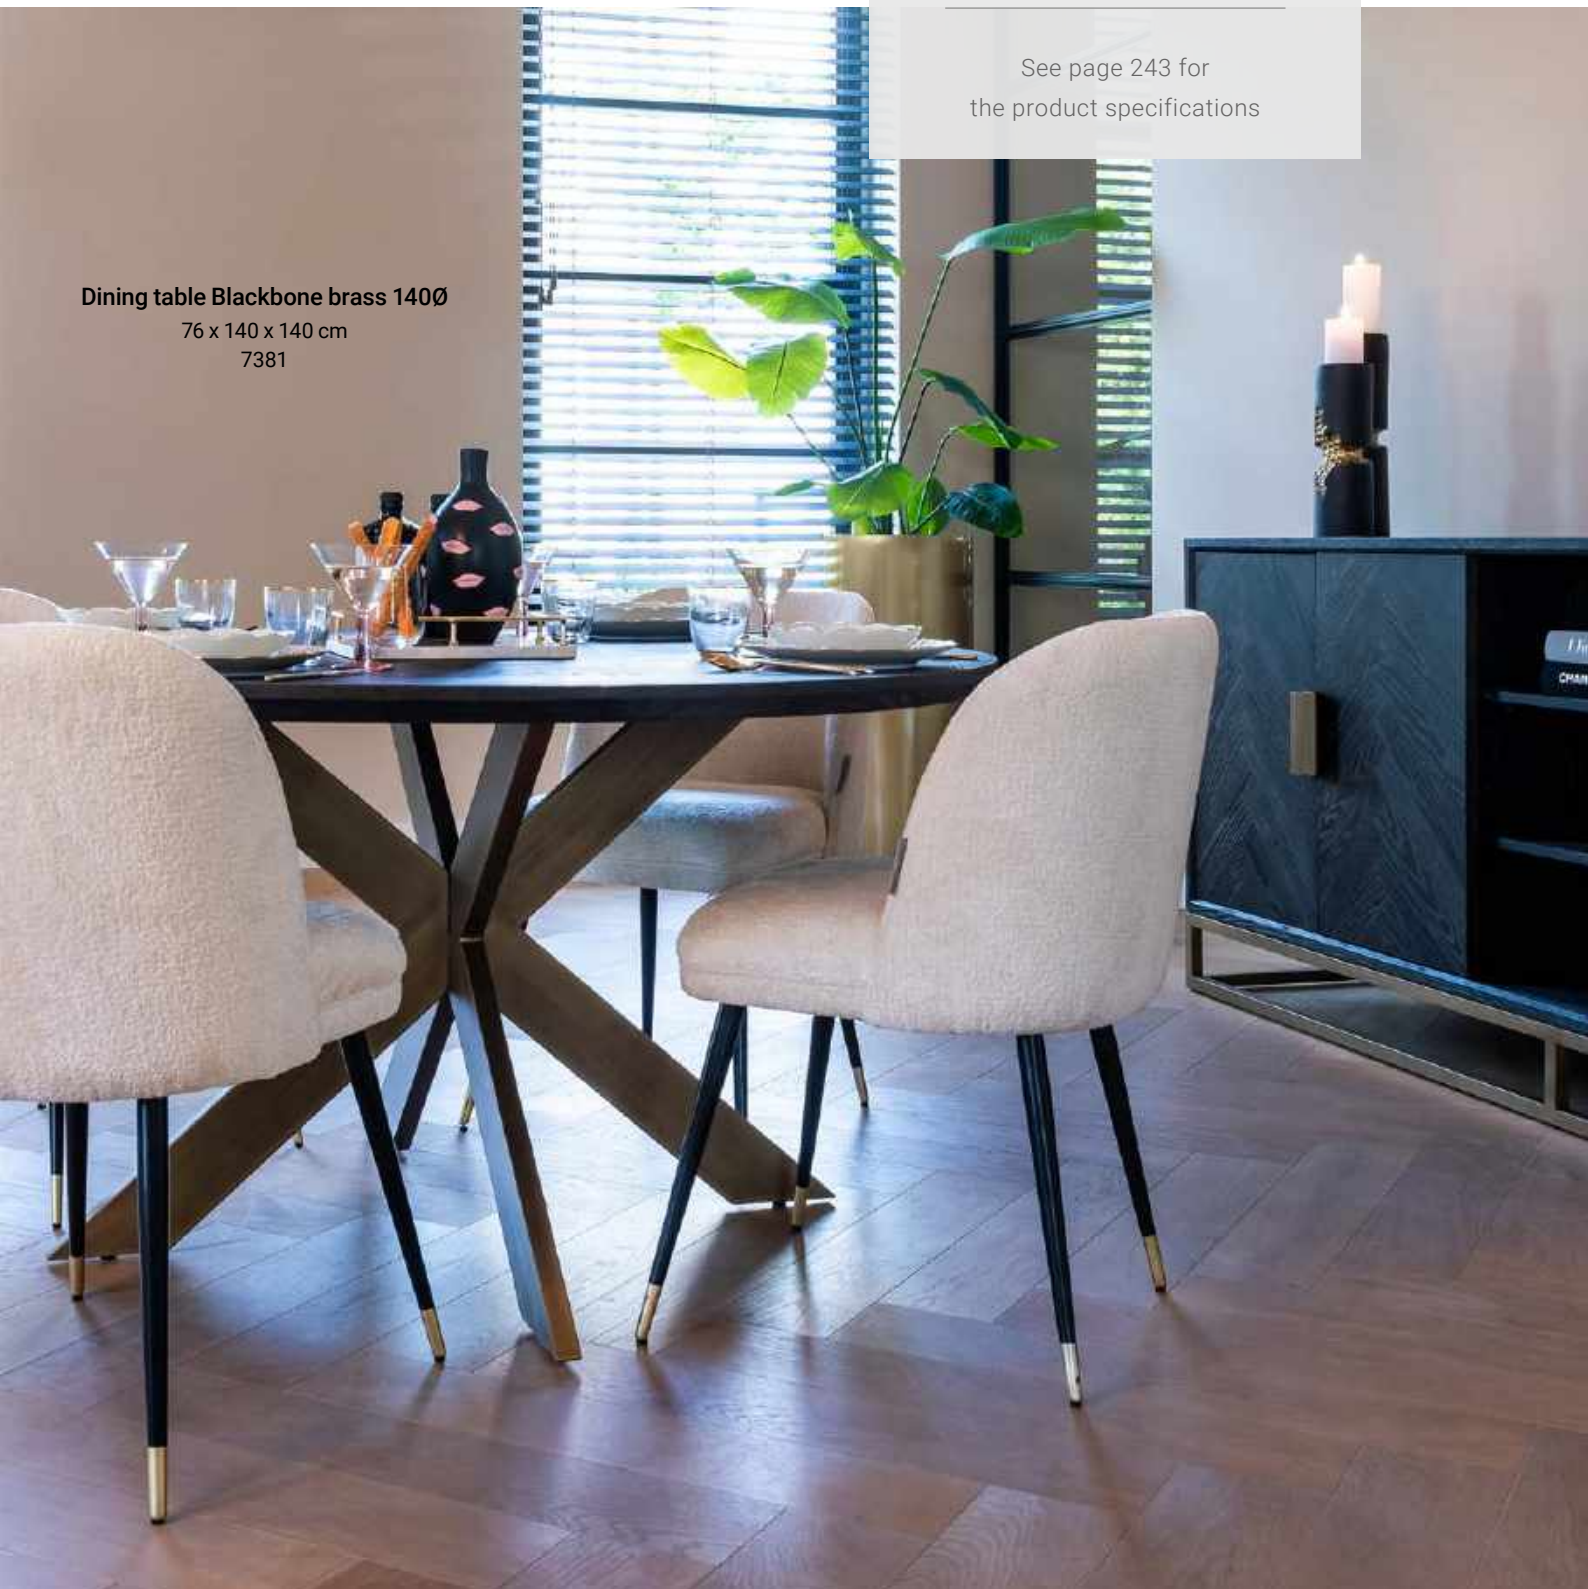

Collection Blackbone Brass

See page 243 for
the product specifications

Dining table Blackbone brass 140Ø

76 x 140 x 140 cm

7381