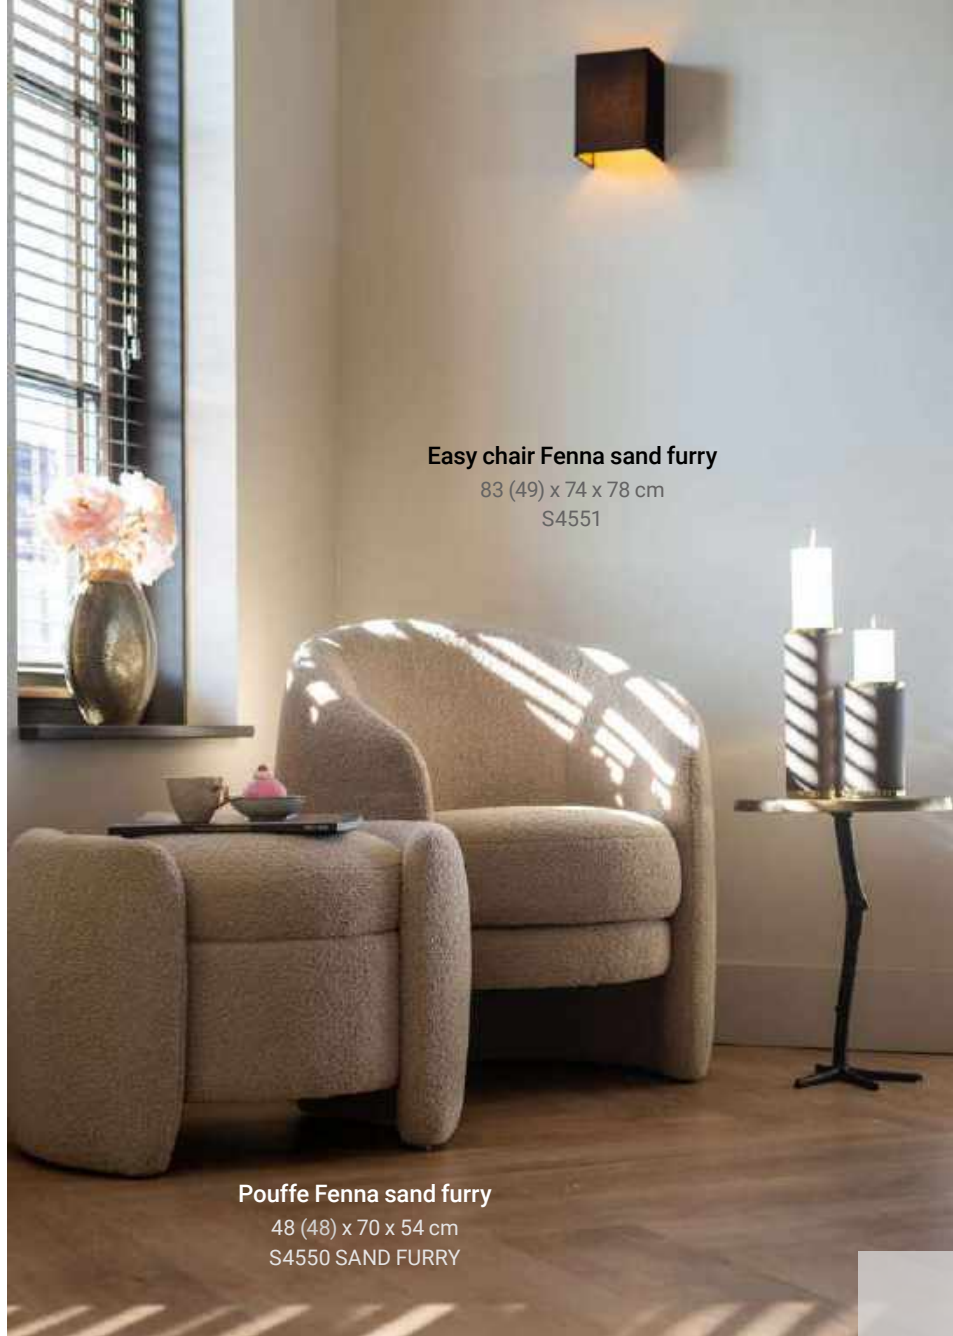

86 (45) x 90 x 90 cm
S4491

Easy chair Charmaine khaki velvet

76 (50) x 83 x 82 cm
S4552

Easy chair Fenna sand furry

83 (49) x 74 x 78 cm
S4551

Easy chair Mayfair white teddy

74 (48) x 74.5 x 68 cm
S4487

Pouffe Fenna sand furry