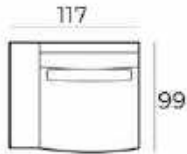

88 x 117 x 99 cm
FELIX-1,5AL