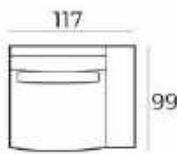

88 x 117 x 99 cm
FELIX-1,5AR