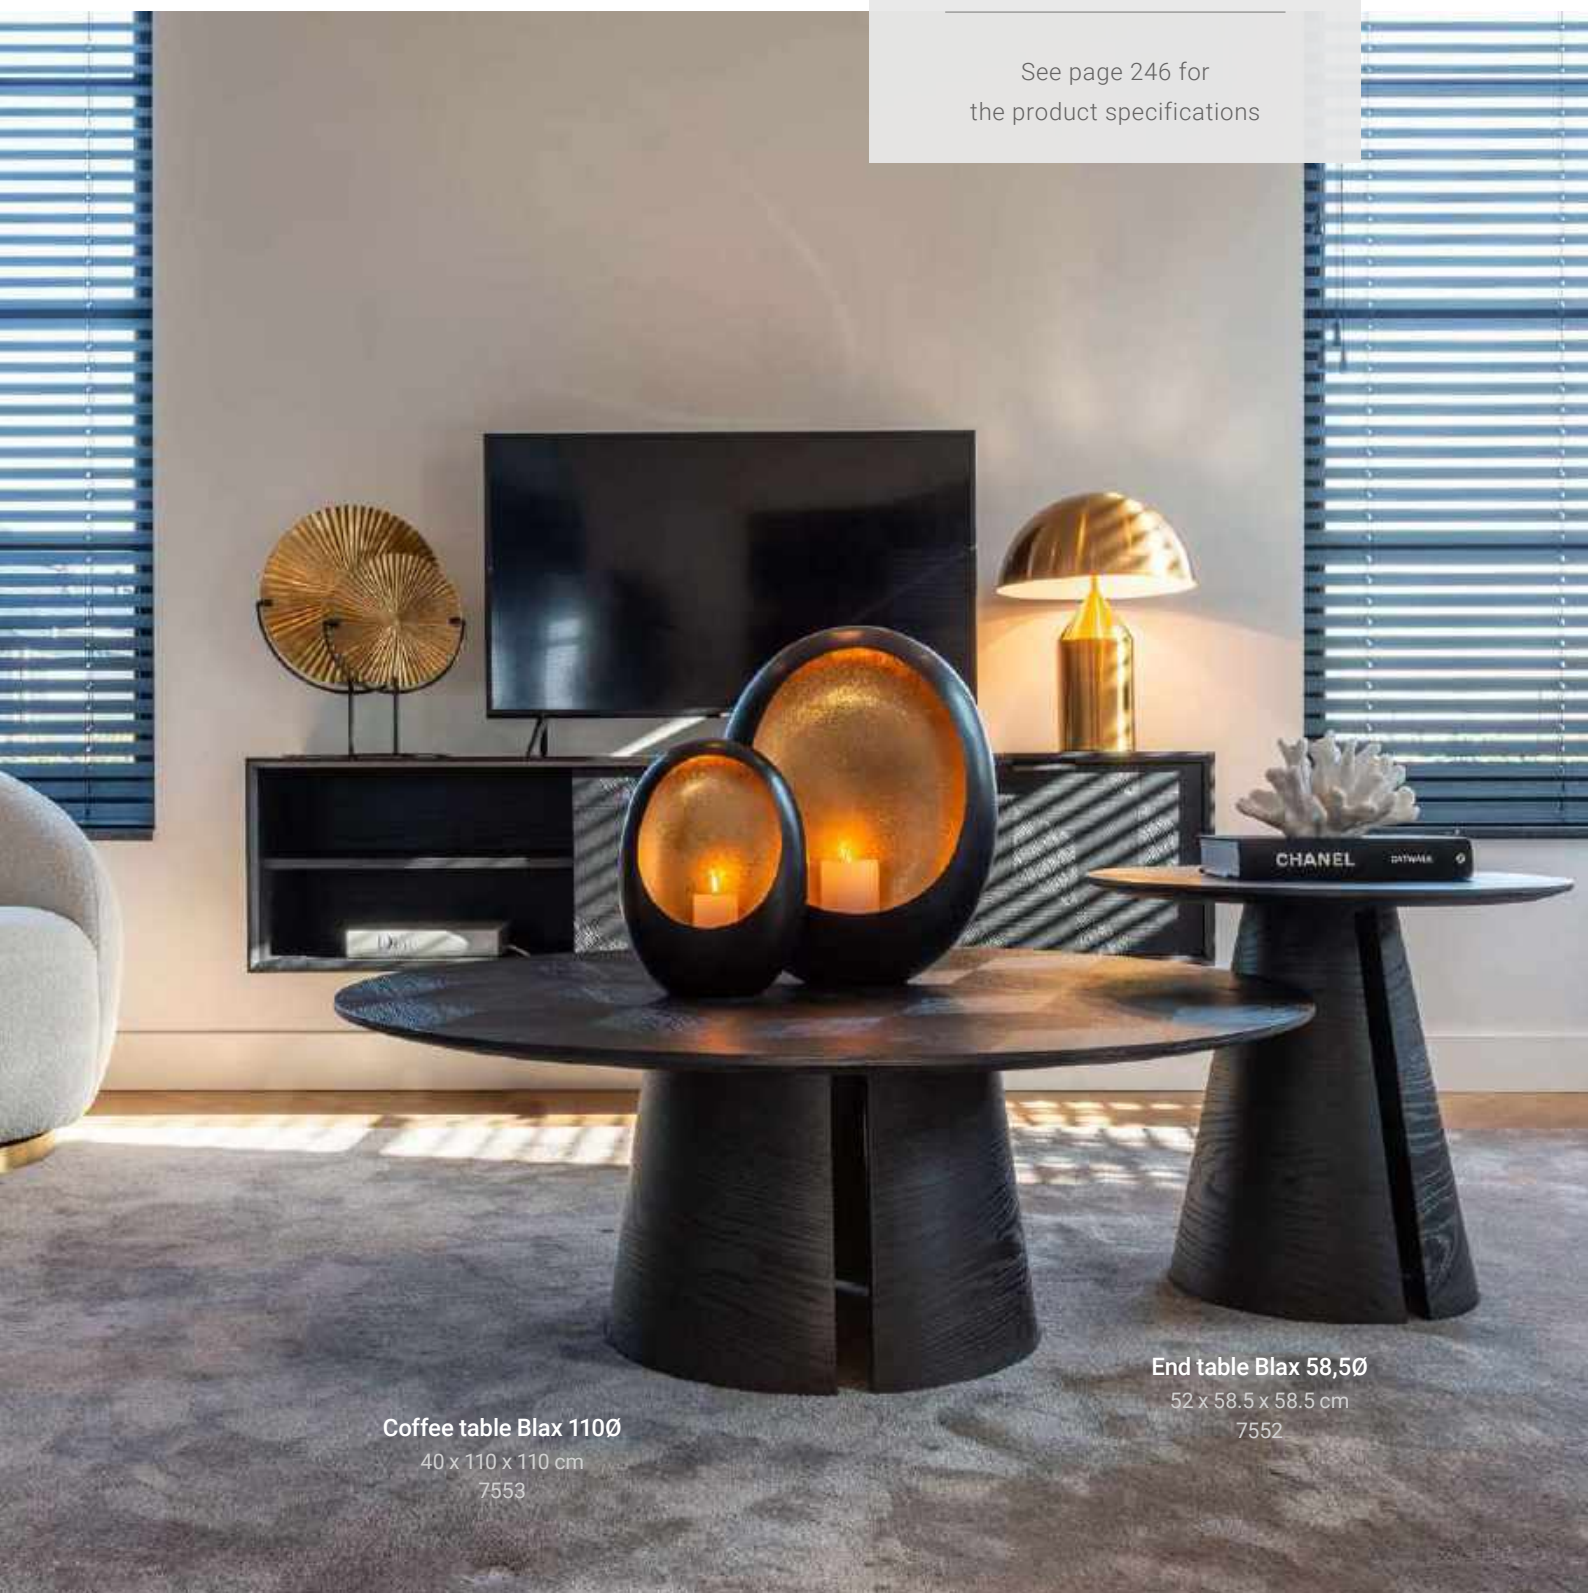

Chest of drawers Blax 2-drawers

62.5 x 55 x 46.5 cm

7544

Collection Blax

See page 246 for
the product specifications

Coffee table Blax 110Ø

40 x 110 x 110 cm
7553

End table Blax 58,5Ø