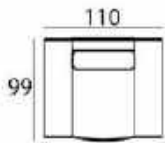

Roxanne module sofa (H x W x D)

Sofa modules

The fancy Roxanne sofa stands out because of the sloping armrest and the special stitching on the back cushions. The refined design of this armrest results in giving Roxanne a more spacious and luxurious look.

Maintenance

Keep the sofa away from direct sunlight. Beat and stretch the cushions on a regular basis. Remove stains by dabbing, not rubbing. Note: normal use of the sofa makes the fabric more loose and the seats softer.

Material

Seats: foam, soft cold foam, fiber padding, upholstery
Back cushions: ballfiber and feather mix, upholstery

88 x 110 x 99 cm
ROXANNE-1