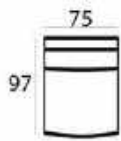

Material

Seats: springs, HR soft foam, HR extra soft foam, fiber padding, upholstery
Back cushions: HR soft foam, fiber padding, HR soft foam

80 x 113 x 97 cm
FRATELLI-1

80 x 75 x 97 cm
FRATELLI-1ZA

80 x 128 x 97 cm
FRATELLI-1,5