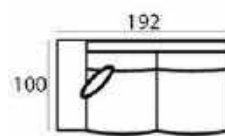

Material

Seats: cold foam, chopped foam, fiber padding, upholstery
Back cushions: ballfiber and chopped foam mix, upholstery.

89 x 137 x 100 cm
SANTOS-1,5

89 x 219 x 100 cm
SANTOS-2,5

89 x 192 x 100 cm
SANTOS-2,5AL