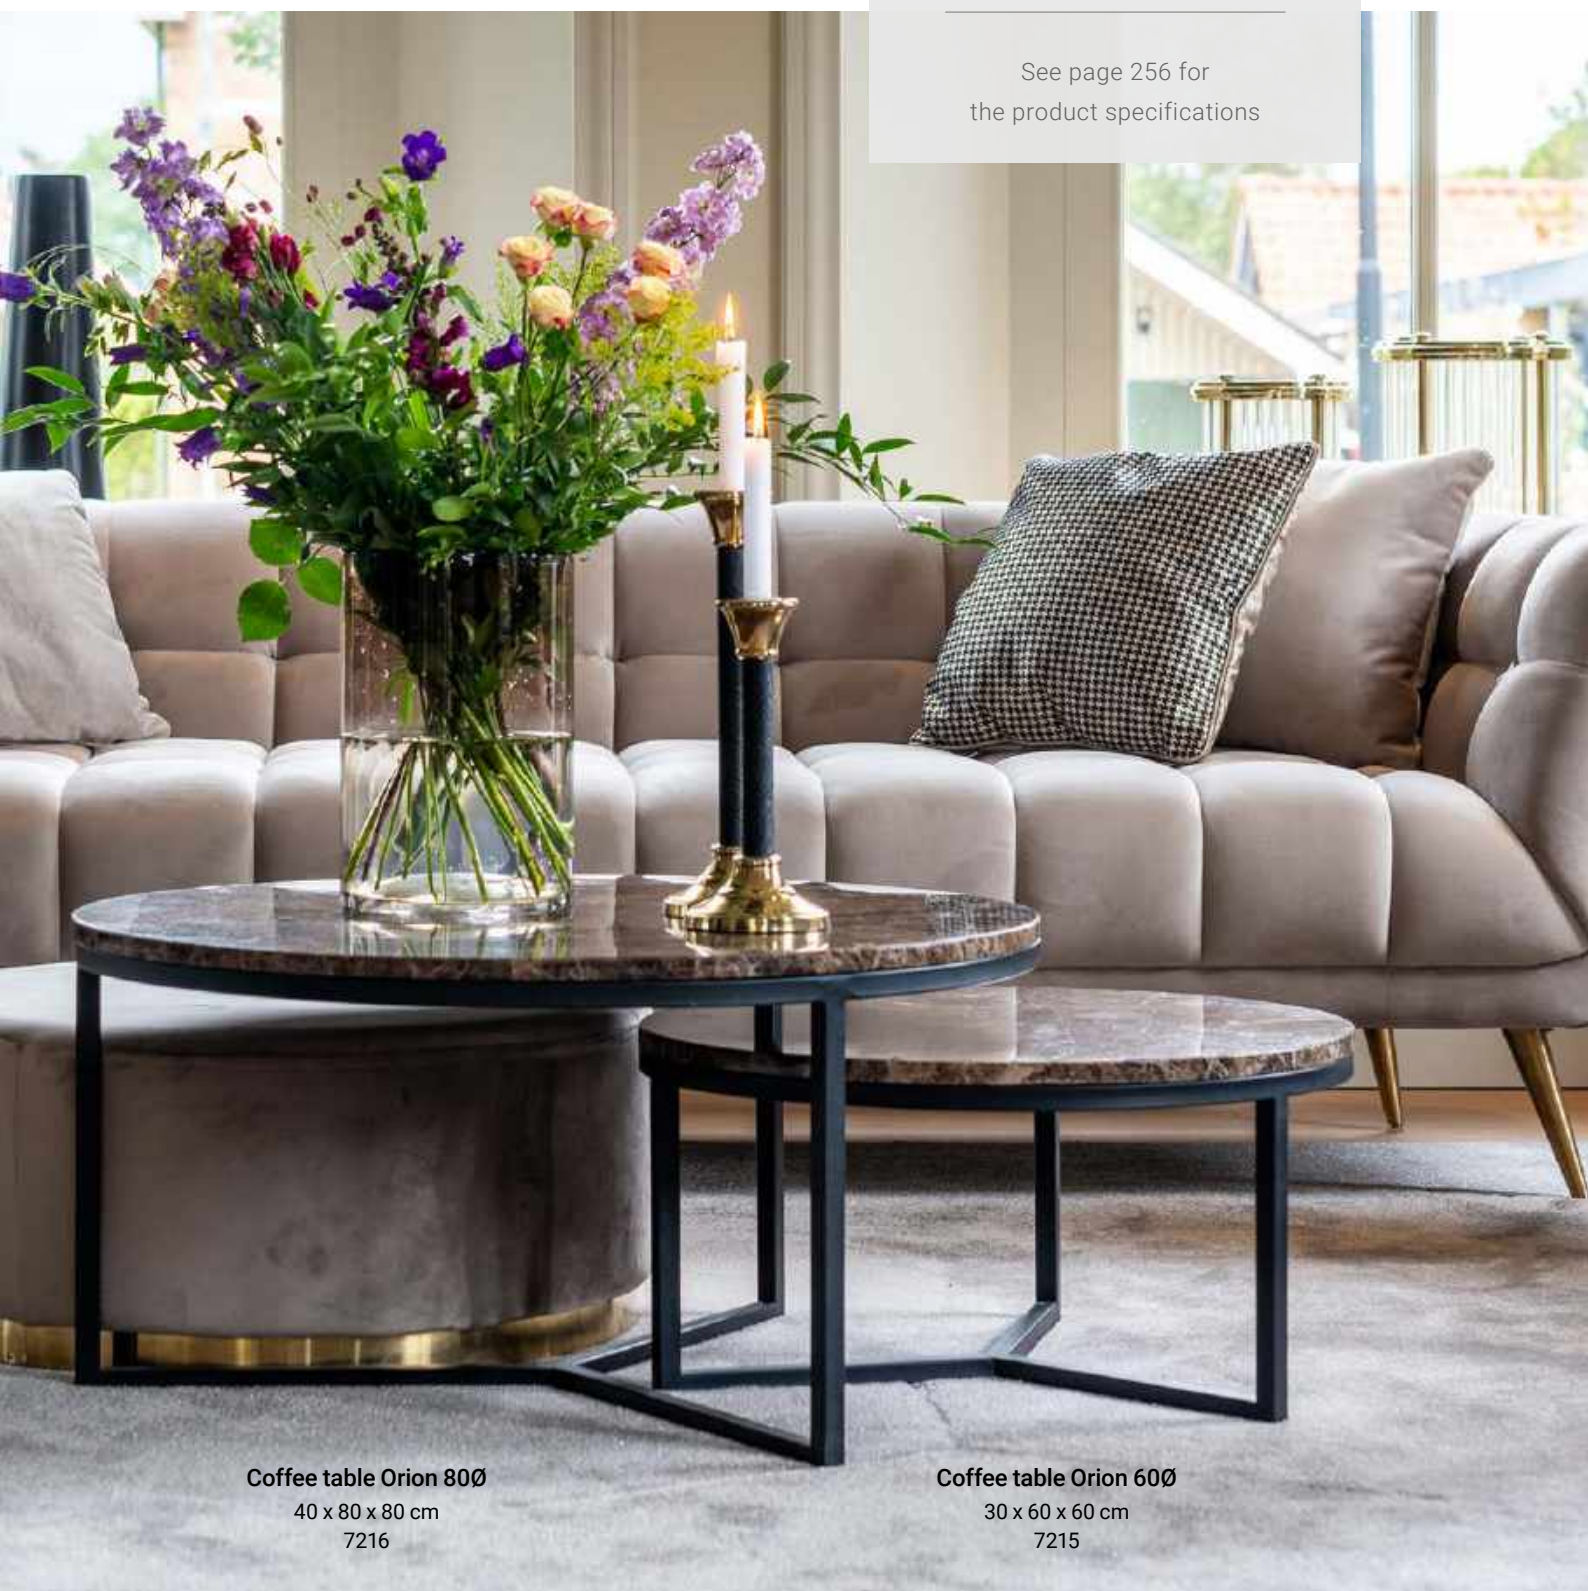

Collection Orion

See page 256 for
the product specifications

Coffee table Orion 80Ø
40 x 80 x 80 cm
7216

Coffee table Orion 60Ø
30 x 60 x 60 cm
7215