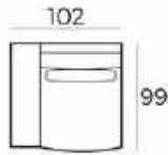

88 x 102 x 99 cm
FELIX-1AL