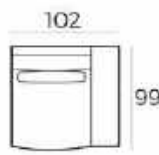

88 x 102 x 99 cm
FELIX-1AR