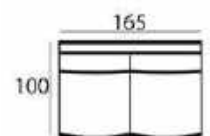

89 x 165 x 100 cm
SANTOS-2,5ZA