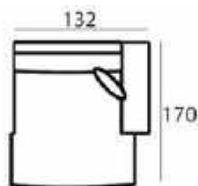

89 x 132 x 170 cm
SANTOS-LCH105R