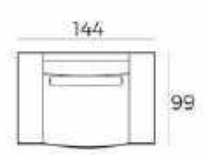

88 x 144 x 99 cm
FELIX-1,5