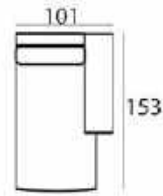

88 x 101 x 153 cm
ROXANNE-LCH75R