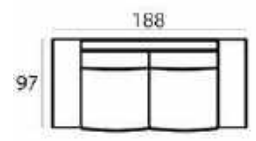

80 x 188 x 97 cm
FRATELLI-2,5