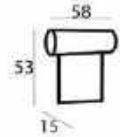

53 x 58 x 15 cm
FRATELLI-ROLL

combine to your wishes
with the many
different modules

See page 268 for all available fabrics.