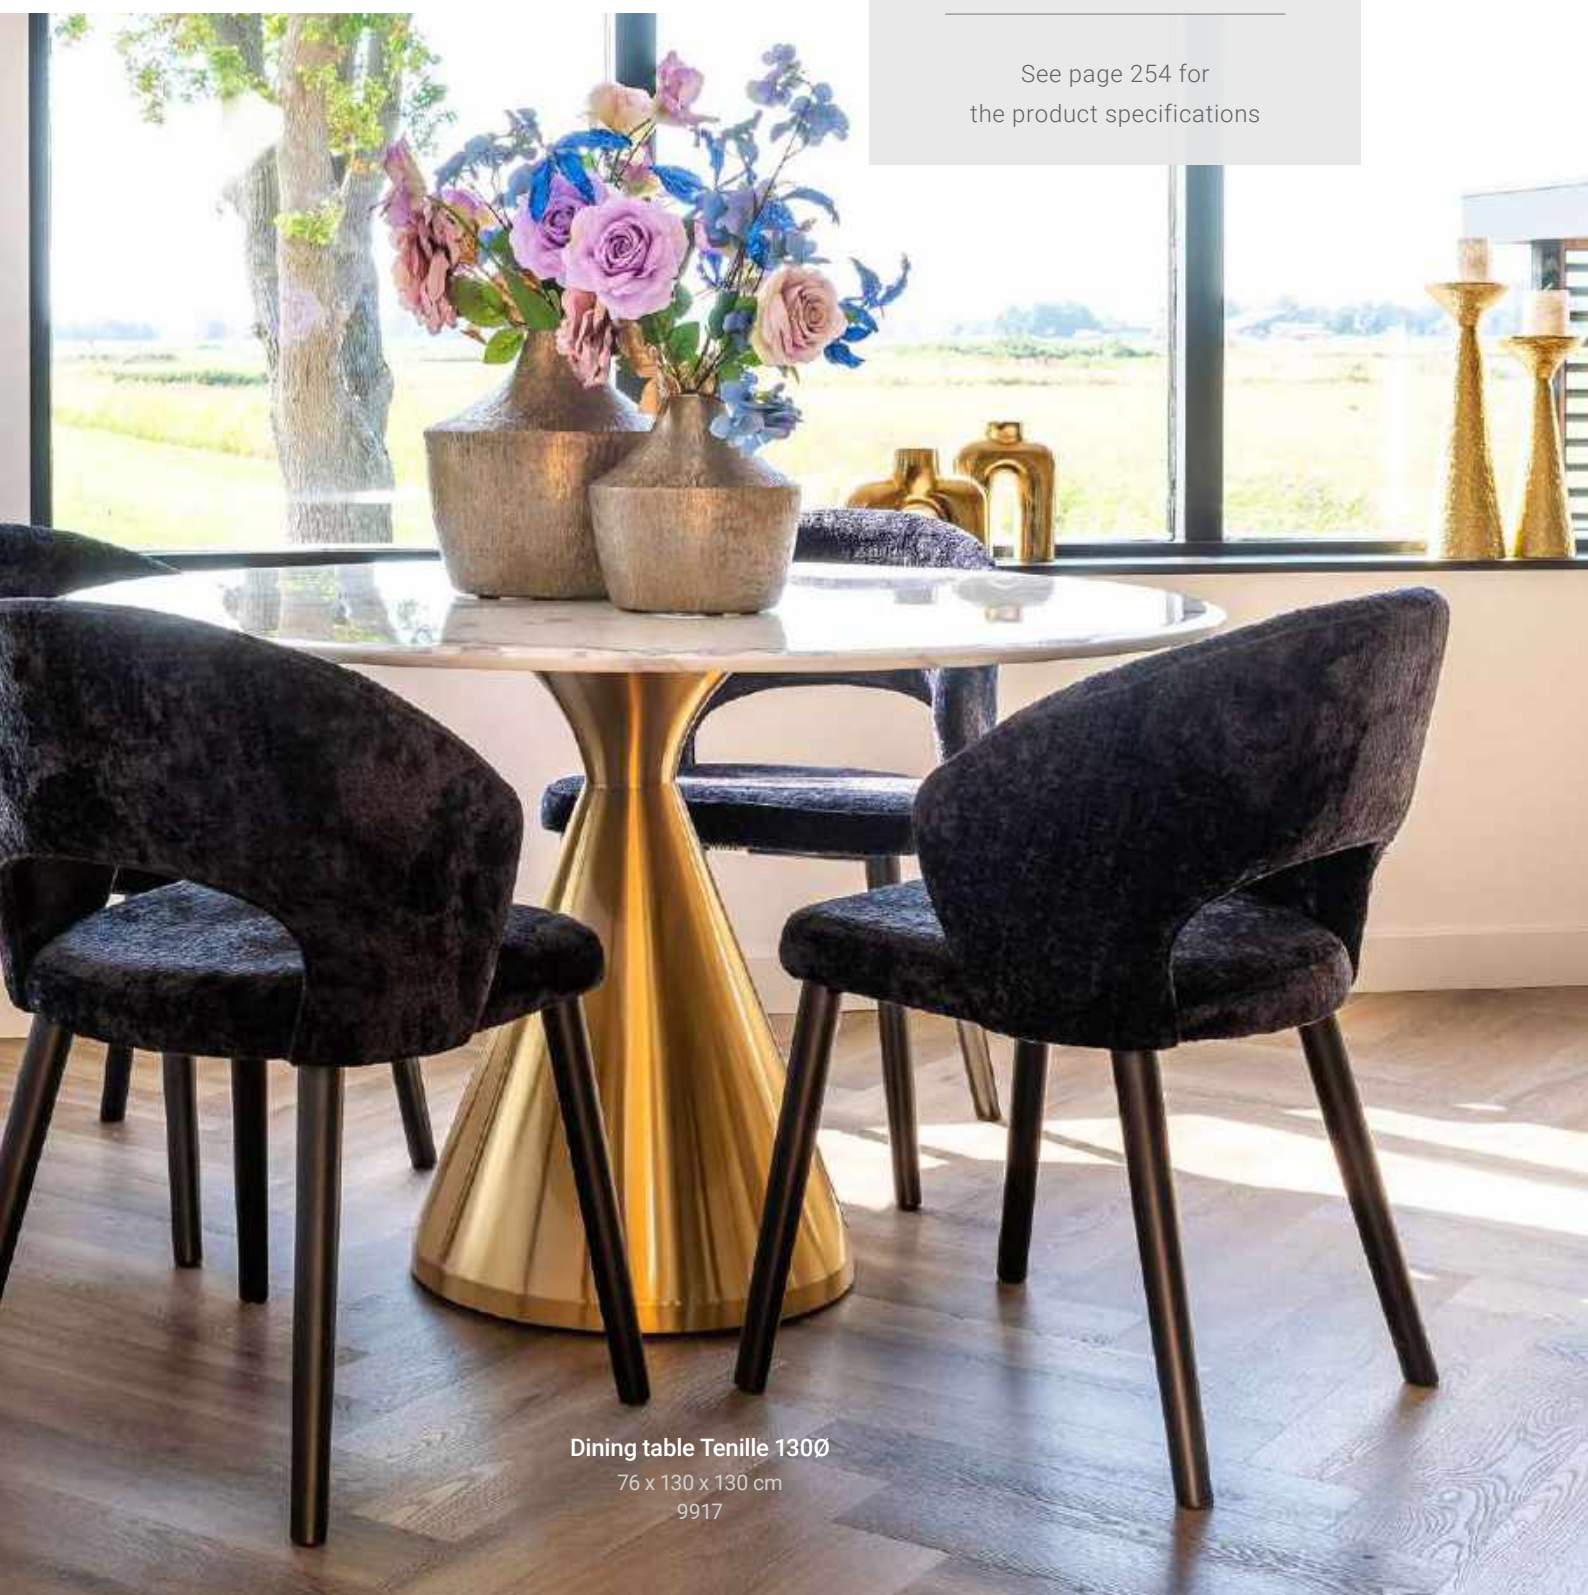

Collection Faux Marble

See page 254 for
the product specifications

Dining table Tenille 1300

76 x 130 x 130 cm
9917