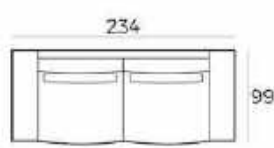

88 x 234 x 99 cm
FELIX-3