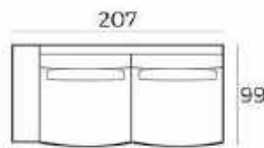

88 x 207 x 99 cm
FELIX-3AL