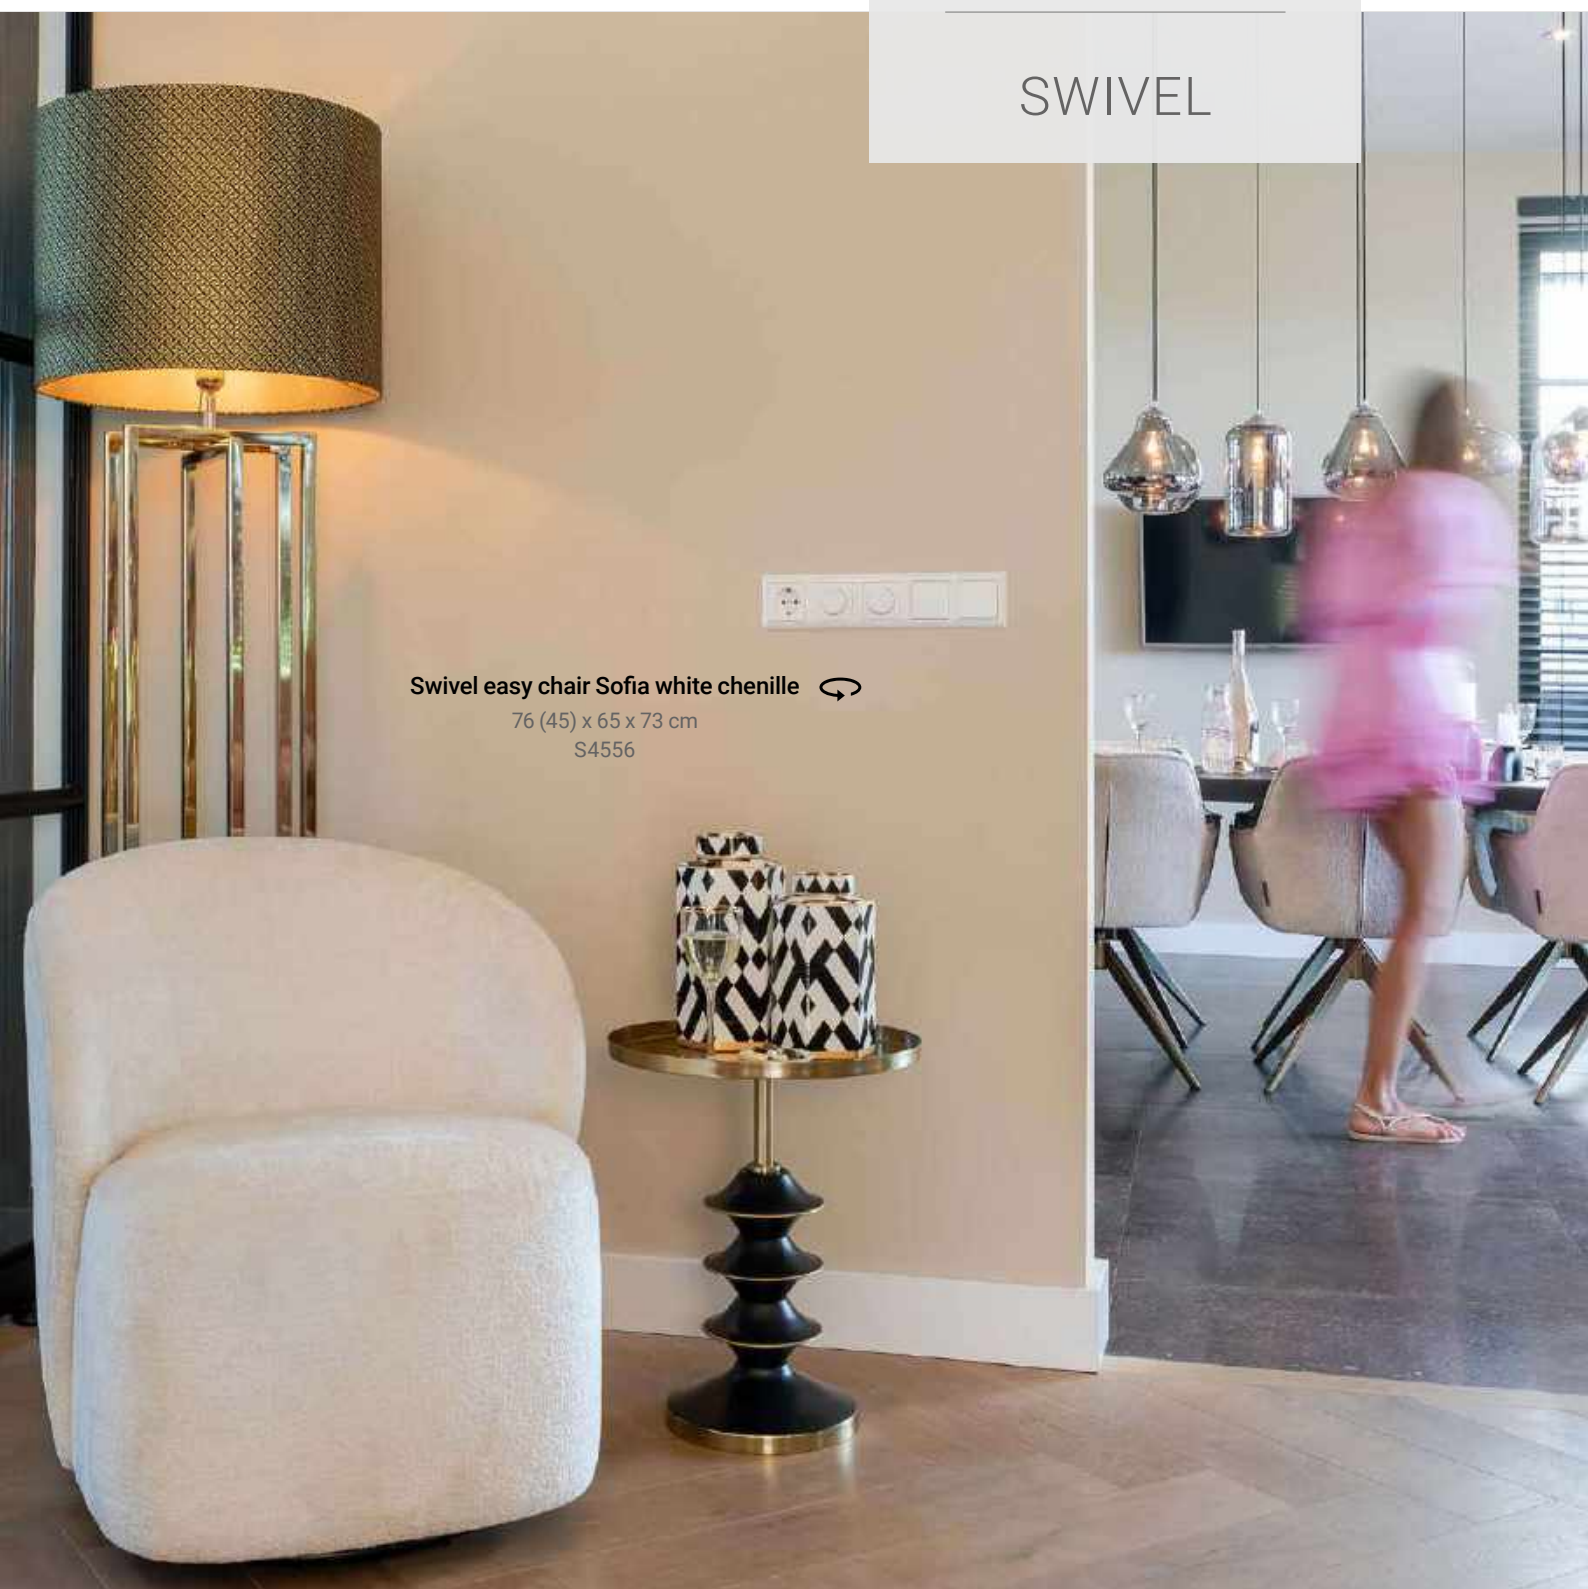

Swivel chair Kendall khaki velvet ↻
67 (36) x 94 x 91 cm
S4538

Collection Easy Chairs

SWIVEL

Swivel easy chair Sofia white chenille

76 (45) x 65 x 73 cm
S4556