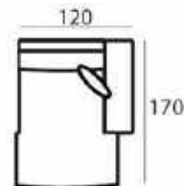

Upholstered furniture is handmade using soft materials therefore measurements may vary up to +/- 5 cm.

89 x 110 x 170 cm
SANTOS-LCH82,5L

89 x 110 x 170 cm
SANTOS-LCH82,5R

89 x 120 x 170 cm
SANTOS-LCH95L

89 x 120 x 170 cm
SANTOS-LCH95R