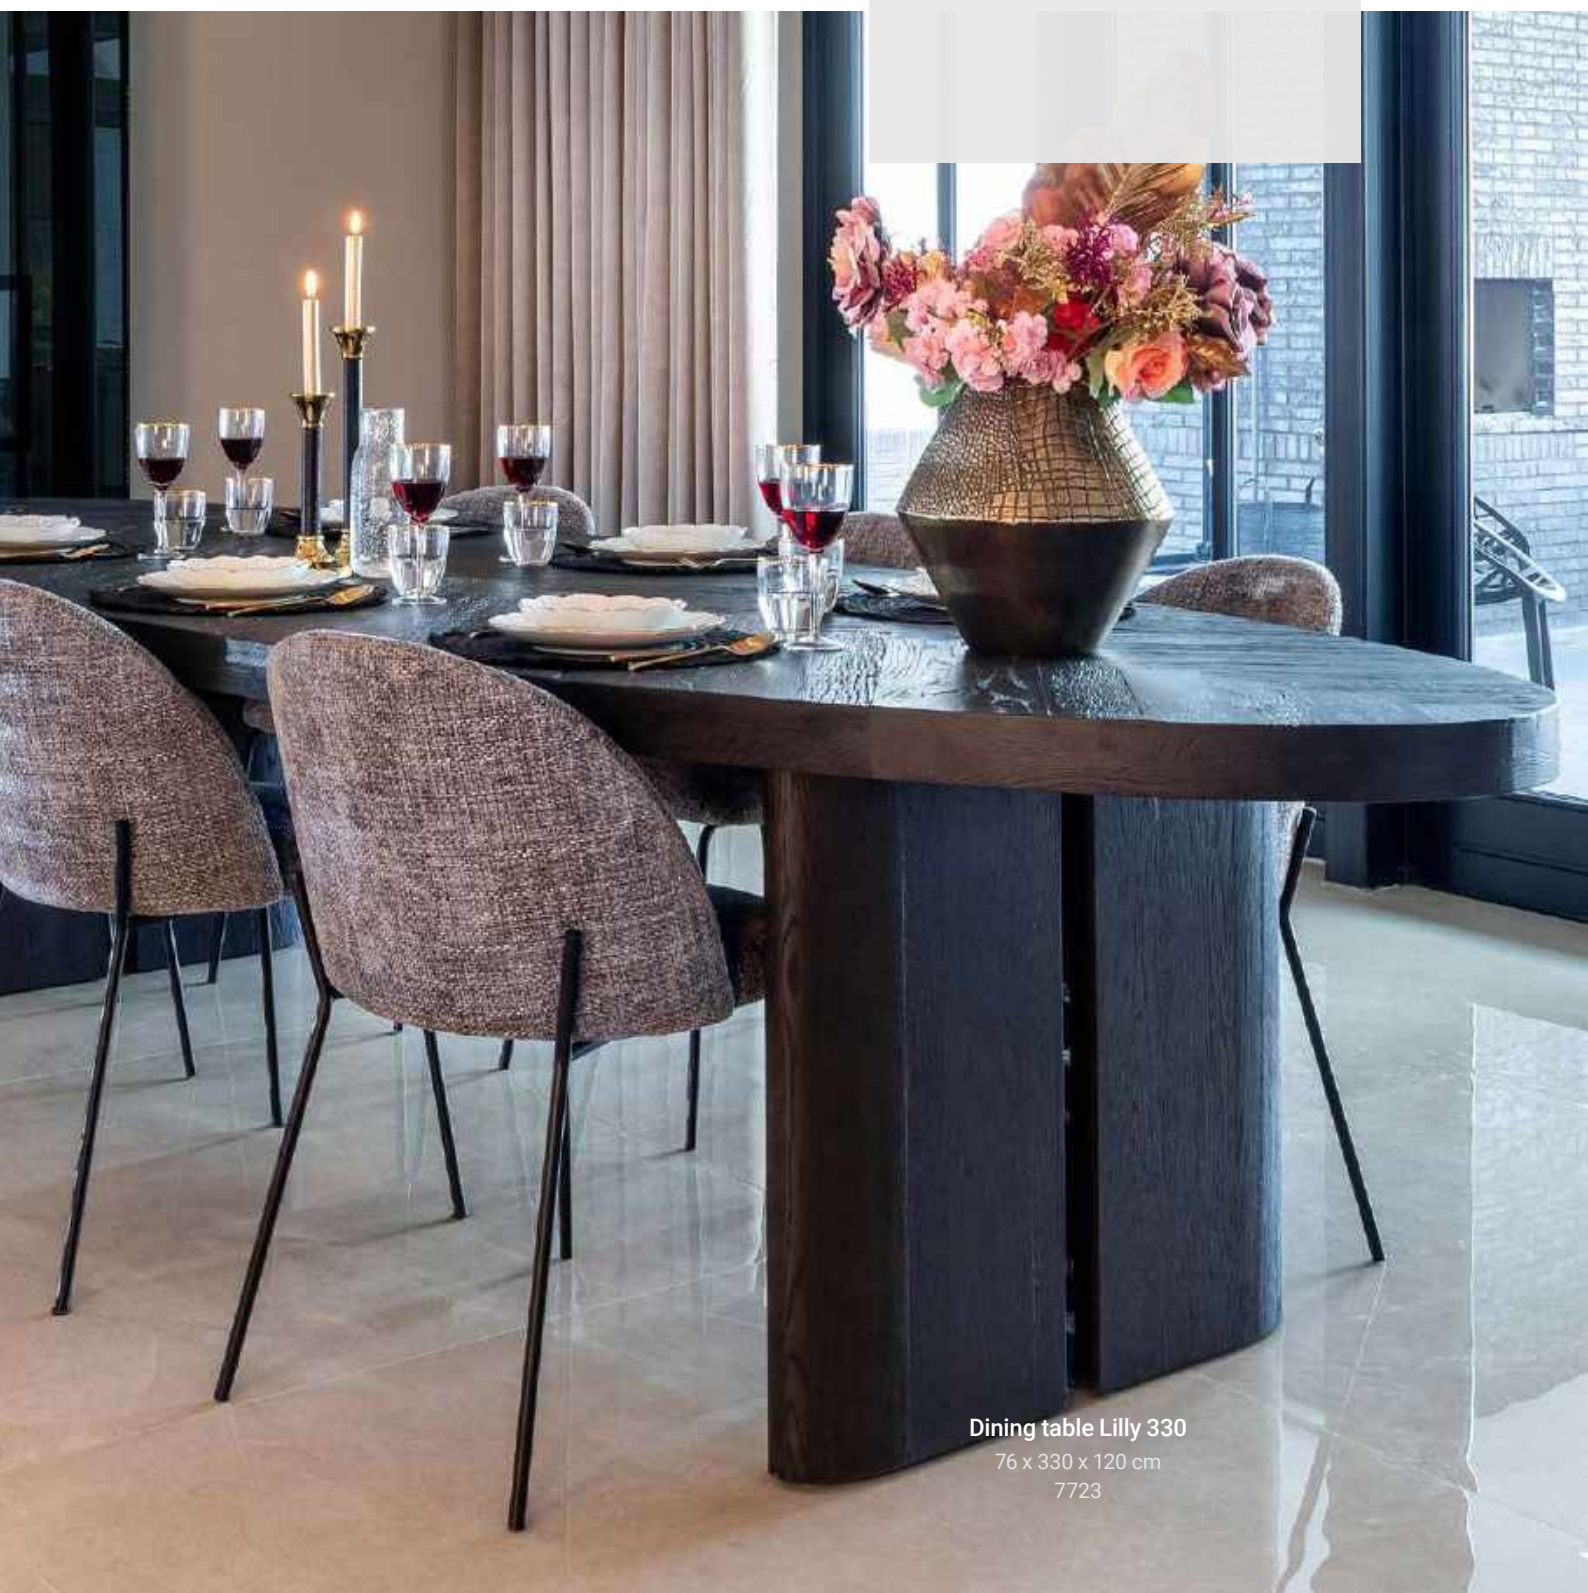

Collection Dining Tables

Dining table Lilly 330

76 x 330 x 120 cm

7723