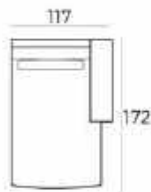

88 x 117 x 172 cm
FELIX-LCH90R